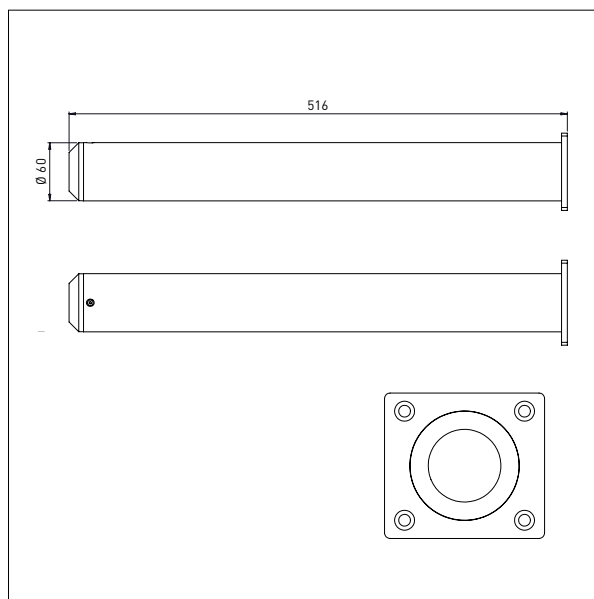

PLATFORM PEHD WITH ROLLER – KP3

L x W: 495 x 495 mm

IMPACT 130 / TOOLS

PLATFORMS STAINLESS

- All measurements in mm

PLATFORM STAINLESS – EP1

L x W: 500 x 400 mm

PLATFORM STAINLESS – EP2

L x W: 500 x 500 mm

IMPACT 130 / TOOLS

BOOMS

- All measurements in mm

BOOM - D1

Ø x L: 60 x 500 mm

BOOM - D2

Ø x L: 60 x 800 mm

IMPACT 130 / TOOLS

DOUBLE BOOMS

- All measurements in mm

DOUBLE BOOM – DD1

Ø x L x W: 32 x 500 x 250 mm

Min. width of reel: Ø 300 mm

Max. width of reel: Ø 400 mm

DOUBLE BOOM – DD2

Ø x L x W: 32 x 500 x 350 mm

Min. width of reel: Ø 400 mm

Max. width of reel: Ø 800 mm

IMPACT 130 / TOOLS

FORKS

- All measurements in mm

FORK - G1

L x W: 585 x 375 mm