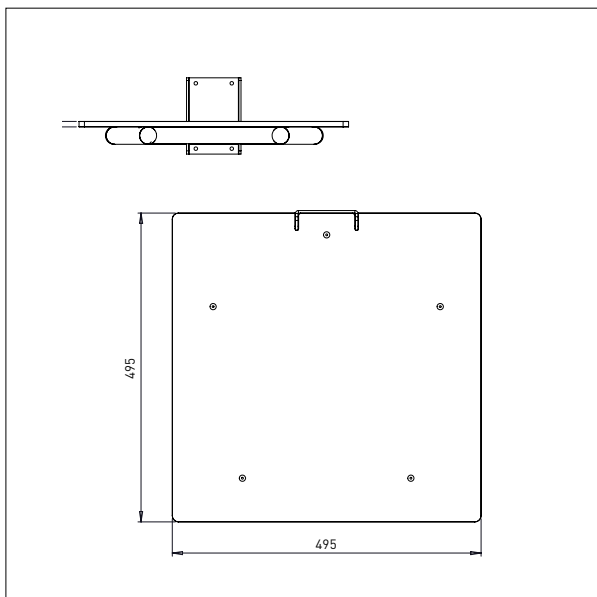

L x W: 600 x 600 mm

IMPACT 130 / TOOLS

PLATFORM WOOD

- All measurements in mm

PLATFORM WOOD - W4

L x W: 500 x 500 mm

IMPACT 130 / TOOLS

PLATFORMS PEHD (PLASTIC)

- All measurements in mm

PLATFORM PEHD – KP1

L x W: 495 x 495 mm

PLATFORM PEHD – KP2

L x W: 600 x 600 mm

IMPACT 130 / TOOLS

PLATFORM PEHD (PLASTIC)

- All measurements in mm

L x W: 500 x 500 mm

IMPACT 130 / TOOLS

BOOMS

- All measurements in mm

BOOM - D1

Ø x L: 60 x 500 mm

BOOM - D2

Ø x L: 60 x 800 mm

Ø x L x W: 32 x 500 x 350 mm

Min. width of reel: Ø 400 mm

Max. width of reel: Ø 800 mm

IMPACT 130 / TOOLS

FORKS

- All measurements in mm

FORK - G1

L x W: 585 x 375 mm