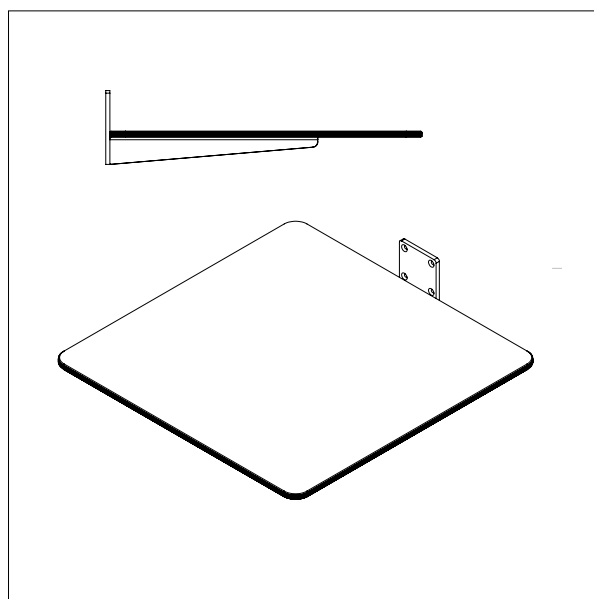

LIFTERS - DRAWINGS & MEASUREMENTS

- All measurements in mm

IMPACT 130 / TOOLS

PLATFORMS WOOD

- All measurements in mm

PLATFORM WOOD - W2

L x W: 500 x 500 mm

PLATFORM WOOD - W3

L x W: 600 x 600 mm

IMPACT 130 / TOOLS

PLATFORM WOOD

- All measurements in mm

PLATFORM WOOD - W4

L x W: 500 x 500 mm

IMPACT 130 / TOOLS

PLATFORMS PEHD (PLASTIC)

- All measurements in mm

PLATFORM PEHD – KP1

L x W: 495 x 495 mm

PLATFORM PEHD – KP2

L x W: 600 x 600 mm

IMPACT 130 / TOOLS

PLATFORM PEHD (PLASTIC)

- All measurements in mm

Ø x L x W: 32 x 500 x 350 mm

Min. width of reel: Ø 400 mm

Max. width of reel: Ø 800 mm

IMPACT 130 / TOOLS

FORKS

- All measurements in mm

FORK - G1

L x W: 585 x 375 mm