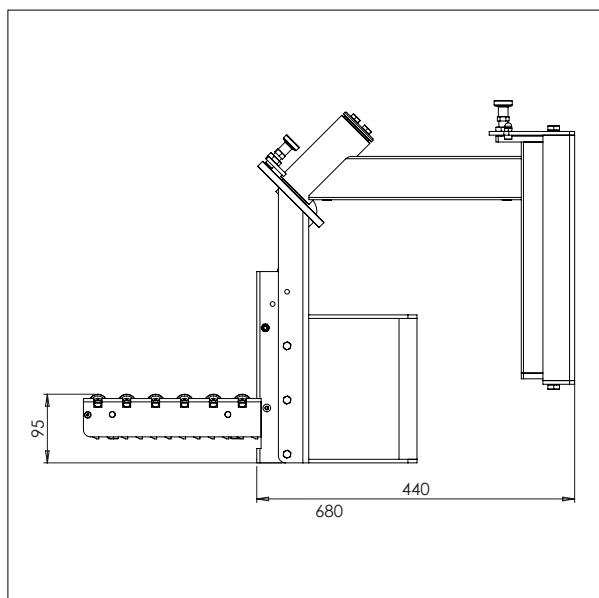

Ø x L x W: 32 x 500 x 350 mm

Min. width of reel: Ø 400 mm

Max. width of reel: Ø 800 mm

IMPACT 130 / TOOLS

FORKS

- All measurements in mm

FORK - G1

L x W: 585 x 375 mm

- All measurements in mm

PLATFORM + V-BLOCK - EPV

Platform: 500 x 400

IMPACT 130 / TOOLS

CRANE ARMS

- All measurements in mm

CRANE ARM - KA1

L: 600

- All measurements in mm

REEL MANIPULATOR - MRP1

IMPACT 130 / TOOLS

REEL MANIPULATORS

- All measurements in mm

REEL MANIPULATOR - MRP2

IMPACT 130 / TOOLS

MANDRIL ENLARGERS

- All measurements in mm

MANDRIL ENLARGER - CL1

For: $\varnothing 152$ mm/6"

MANDRIL ENLARGER - CL2

For: $\varnothing 254$ mm/10"