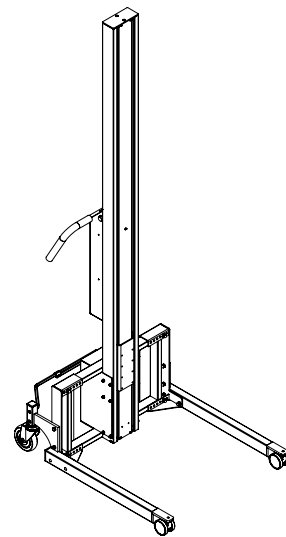

IMPACT 130 LIFTERS & TOOLS

- DRAWINGS & MEASUREMENTS

ASP bvba
Baanakkerweg 3
B-3060 Bertem

+32 (0)16 36 12 24
info@asp-online.be
www.asp-online.be

IMPACT 130

5 MAST HEIGHTS AND 21 LEG/WHEEL OPTIONS

130 L/M/H Standard legs

130 L/M Centerleg

130 L/M/H/H2/H3 FC - Flexlegs Type 1

130 L/M/H/H2/H3 FC - Flexlegs Type 2

IMPACT 130

LIFTERS - DRAWINGS & MEASUREMENTS

- All measurements in mm

IMPACT 130

LIFTERS - DRAWINGS & MEASUREMENTS

L x W: 600 x 600 mm

IMPACT 130 / TOOLS

PLATFORM WOOD

- All measurements in mm

PLATFORM WOOD - W4

L x W: 500 x 500 mm

IMPACT 130 / TOOLS

PLATFORMS PEHD (PLASTIC)

L x W: 500 x 500 mm

IMPACT 130 / TOOLS

BOOMS

- All measurements in mm

BOOM - D1

Ø x L: 60 x 500 mm

BOOM - D2

Ø x L: 60 x 800 mm