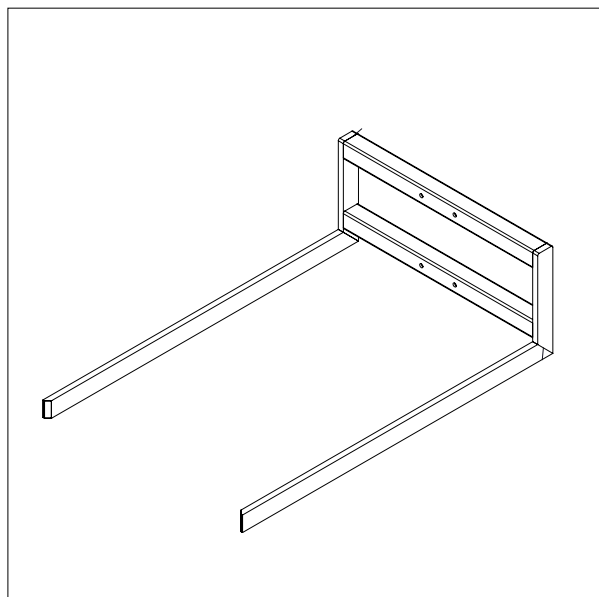

IMPACT 130 / TOOLS

FORKS

- All measurements in mm

FORK - G1

L x W: 585 x 375 mm

For 600 x 400 mm boxes