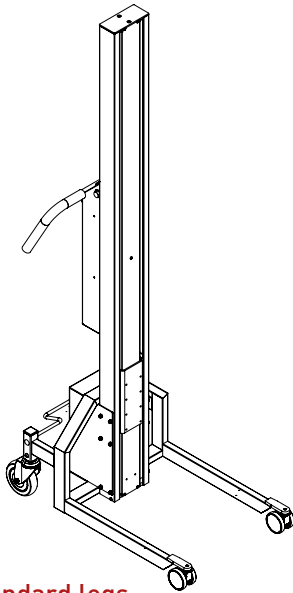

IMPACT 130 LIFTERS & TOOLS

- DRAWINGS & MEASUREMENTS

ASP bvba
Baanakkerweg 3
B-3060 Bertem

+32 (0)16 36 12 24
info@asp-online.be
www.asp-online.be

IMPACT 130

5 MAST HEIGHTS AND 21 LEG/WHEEL OPTIONS

130 L/M/H Standard legs

130 L/M Centerleg

130 L/M/H/H2/H3 FC - Flexlegs Type 1

130 L/M/H/H2/H3 FC - Flexlegs Type 2

IMPACT 130

LIFTERS - DRAWINGS & MEASUREMENTS

- All measurements in mm

IMPACT 130

LIFTERS - DRAWINGS & MEASUREMENTS

L x W: 600 x 600 mm

IMPACT 130 / TOOLS

PLATFORM WOOD

- All measurements in mm

PLATFORM WOOD - W4

L x W: 500 x 500 mm

IMPACT 130 / TOOLS

PLATFORMS PEHD (PLASTIC)

L x W: 500 x 500 mm

IMPACT 130 / TOOLS

BOOMS

- All measurements in mm

BOOM - D1

Ø x L: 60 x 500 mm

BOOM - D2

Ø x L: 60 x 800 mm