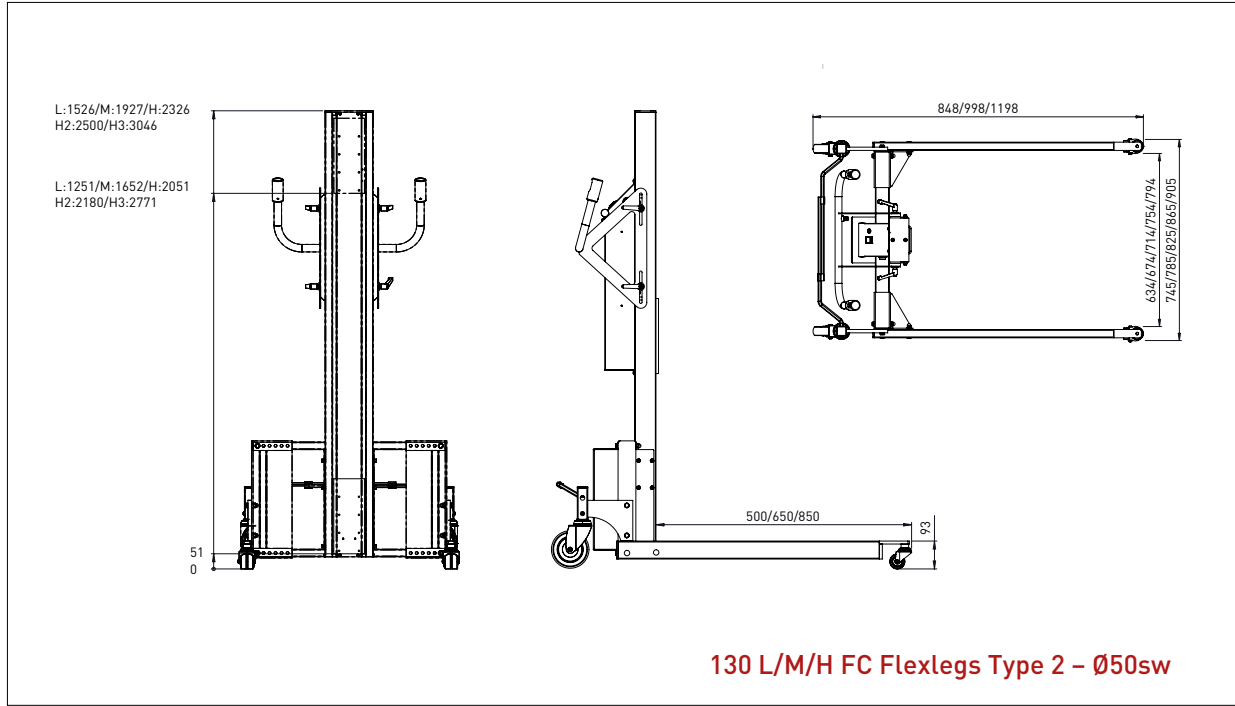

IMPACT 130

LIFTERS - DRAWINGS & MEASUREMENTS

- All measurements in mm