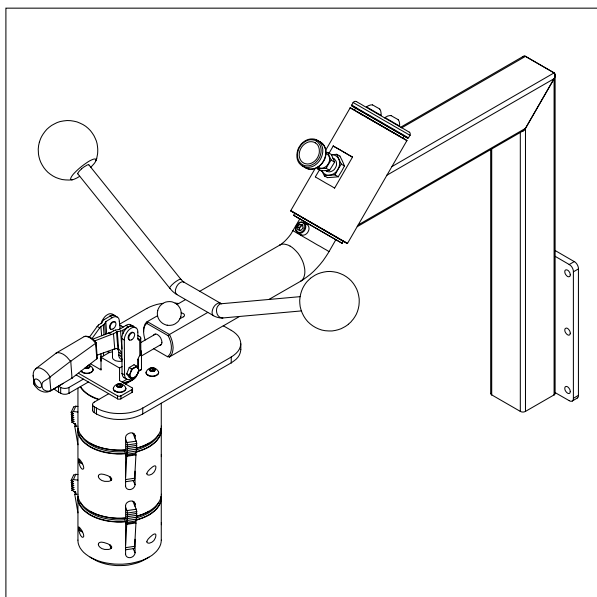

- All measurements in mm

REEL MANIPULATOR - MRP1

IMPACT 130 / TOOLS

REEL MANIPULATORS

- All measurements in mm

REEL MANIPULATOR - MRP2

IMPACT 130 / TOOLS

MANDRIL ENLARGERS

- All measurements in mm

MANDRIL ENLARGER - CL1

For: $\varnothing 152$ mm/6"

MANDRIL ENLARGER - CL2

For: $\varnothing 254$ mm/10"