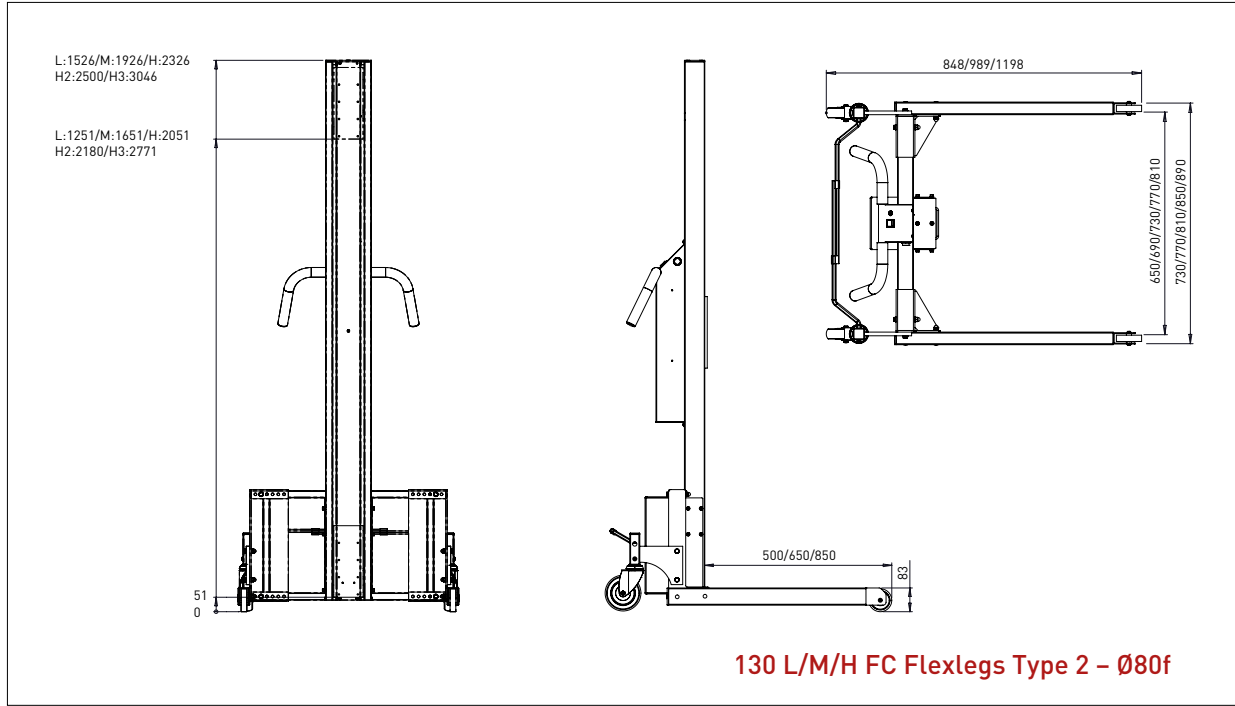

LIFTERS - DRAWINGS & MEASUREMENTS

- All measurements in mm

IMPACT 130 / TOOLS

PLATFORMS WOOD

- All measurements in mm

PLATFORM WOOD - W2

L x W: 500 x 500 mm

PLATFORM WOOD - W3

L x W: 600 x 600 mm

IMPACT 130 / TOOLS

PLATFORM WOOD

- All measurements in mm

PLATFORM WOOD - W4

L x W: 500 x 500 mm

IMPACT 130 / TOOLS

PLATFORMS PEHD (PLASTIC)

- All measurements in mm

PLATFORM PEHD – KP1

L x W: 495 x 495 mm

PLATFORM PEHD – KP2

L x W: 600 x 600 mm

IMPACT 130 / TOOLS

PLATFORM PEHD (PLASTIC)

- All measurements in mm

Ø x L x W: 32 x 500 x 350 mm

Min. width of reel: Ø 400 mm

Max. width of reel: Ø 800 mm

IMPACT 130 / TOOLS

FORKS

- All measurements in mm

FORK - G1

L x W: 585 x 375 mm