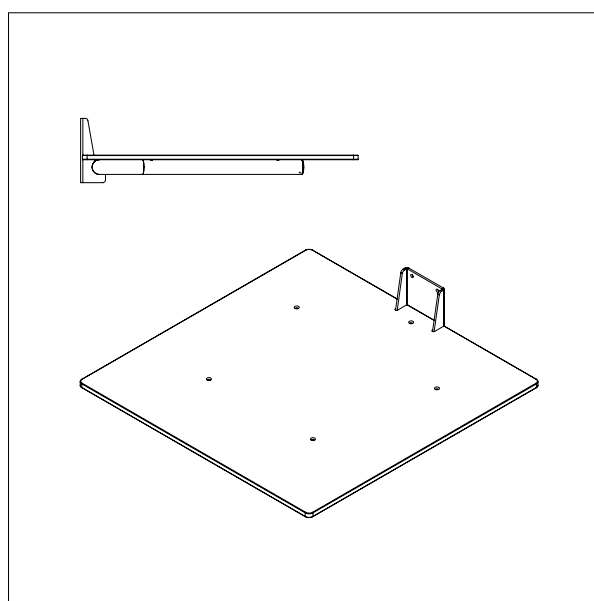

L x W: 600 x 600 mm

IMPACT 130 / TOOLS

PLATFORM WOOD

- All measurements in mm

PLATFORM WOOD - W4

L x W: 500 x 500 mm

IMPACT 130 / TOOLS

PLATFORMS PEHD (PLASTIC)

- All measurements in mm

PLATFORM PEHD – KP1

L x W: 495 x 495 mm

PLATFORM PEHD – KP2

L x W: 600 x 600 mm

IMPACT 130 / TOOLS

PLATFORM PEHD (PLASTIC)

- All measurements in mm

L x W: 500 x 500 mm

IMPACT 130 / TOOLS

BOOMS

- All measurements in mm

BOOM - D1

Ø x L: 60 x 500 mm

BOOM - D2

Ø x L: 60 x 800 mm

Ø x L x W: 32 x 500 x 350 mm

Min. width of reel: Ø 400 mm

Max. width of reel: Ø 800 mm

IMPACT 130 / TOOLS

FORKS

- All measurements in mm

FORK - G1

L x W: 585 x 375 mm