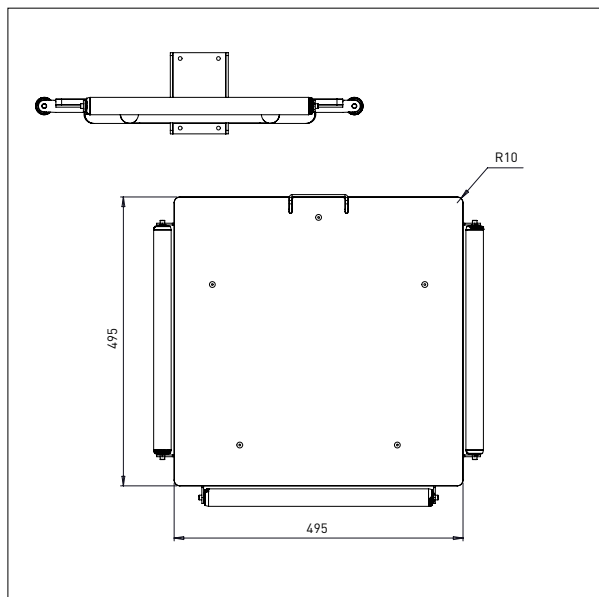

IMPACT 130 / TOOLS

PLATFORM PEHD (PLASTIC)

- All measurements in mm

PLATFORM PEHD WITH ROLLER – KP3

L x W: 495 x 495 mm