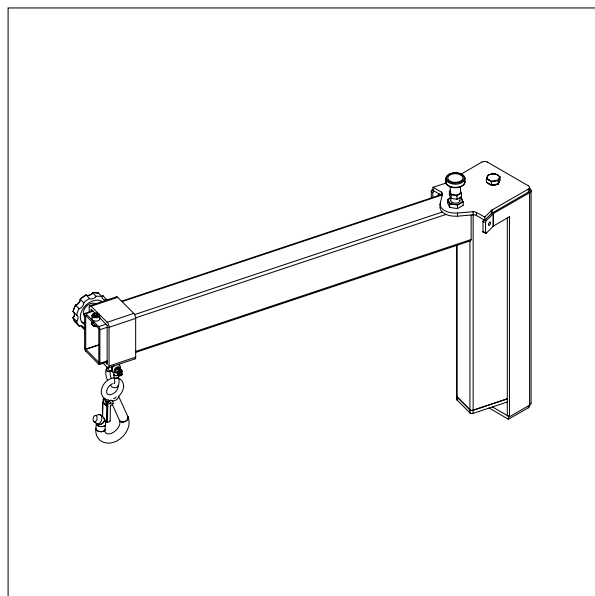

Ø x L x W: 32 x 500 x 350 mm

Min. width of reel: Ø 400 mm

Max. width of reel: Ø 800 mm

IMPACT 130 / TOOLS

FORKS

- All measurements in mm

FORK - G1

L x W: 585 x 375 mm

- All measurements in mm

PLATFORM + V-BLOCK - EPV

Platform: 500 x 400

IMPACT 130 / TOOLS

CRANE ARMS

- All measurements in mm

CRANE ARM - KA1

L: 600