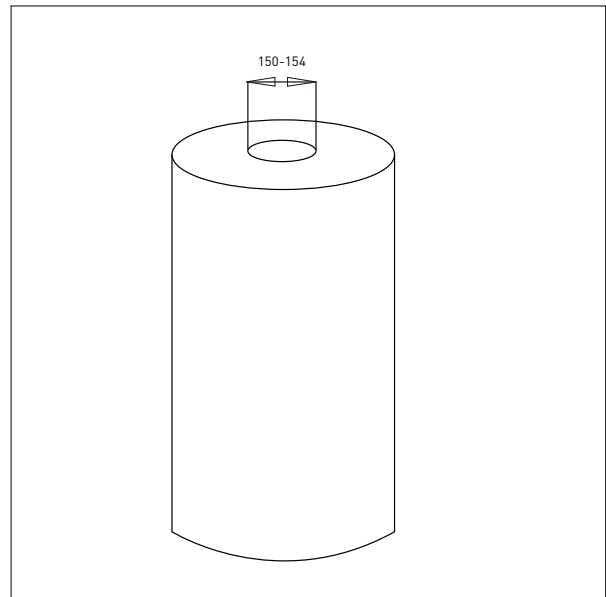

L x W: 500 x 500 mm

IMPACT 130 / TOOLS

BOOMS

- All measurements in mm

BOOM - D1

Ø x L: 60 x 500 mm

BOOM - D2

Ø x L: 60 x 800 mm

Ø x L x W: 32 x 500 x 350 mm

Min. width of reel: Ø 400 mm

Max. width of reel: Ø 800 mm

IMPACT 130 / TOOLS

FORKS

- All measurements in mm

FORK - G1

L x W: 585 x 375 mm

- All measurements in mm

REEL MANIPULATOR - MRP1

IMPACT 130 / TOOLS

REEL MANIPULATORS

- All measurements in mm

REEL MANIPULATOR - MRP2

IMPACT 130 / TOOLS

MANDRIL ENLARGERS

- All measurements in mm

MANDRIL ENLARGER - CL1

For: $\varnothing 152$ mm/6"

MANDRIL ENLARGER - CL2

For: $\varnothing 254$ mm/10"