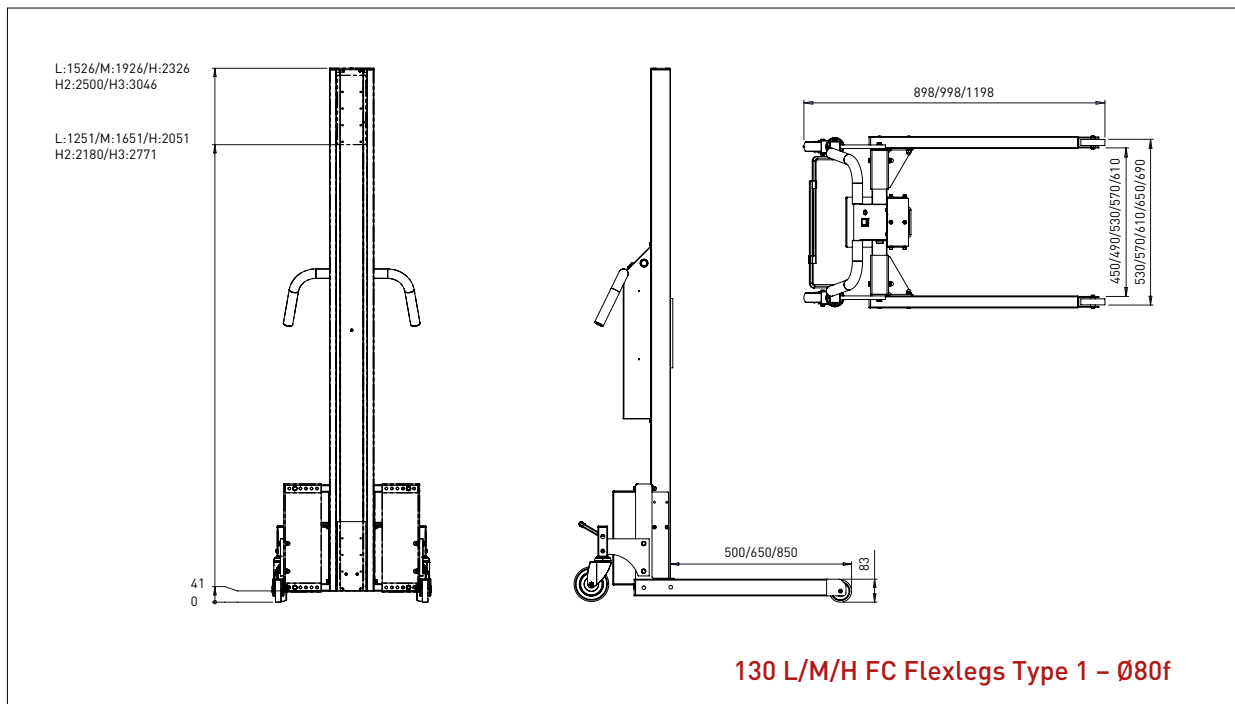

IMPACT 130

LIFTERS - DRAWINGS & MEASUREMENTS

- All measurements in mm