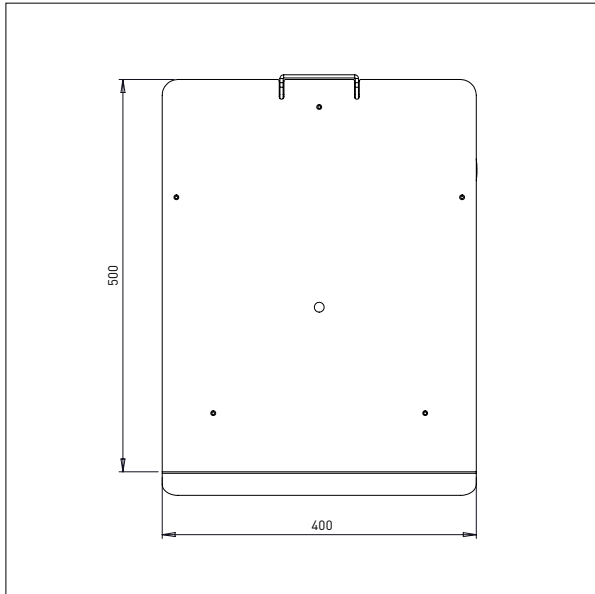

- All measurements in mm

PLATFORM PEHD – KP1

L x W: 495 x 495 mm

PLATFORM PEHD – KP2

L x W: 600 x 600 mm

IMPACT 130 / TOOLS

PLATFORM PEHD (PLASTIC)

- All measurements in mm

PLATFORM PEHD WITH ROLLER – KP3

L x W: 495 x 495 mm

IMPACT 130 / TOOLS

PLATFORMS STAINLESS

- All measurements in mm

PLATFORM STAINLESS – EP1

L x W: 500 x 400 mm

PLATFORM STAINLESS – EP2

L x W: 500 x 500 mm

IMPACT 130 / TOOLS

BOOMS

- All measurements in mm

BOOM - D1

Ø x L: 60 x 500 mm

BOOM - D2

Ø x L: 60 x 800 mm

Ø x L x W: 32 x 500 x 350 mm

Min. width of reel: Ø 400 mm

Max. width of reel: Ø 800 mm

IMPACT 130 / TOOLS

FORKS

- All measurements in mm

FORK - G1

L x W: 585 x 375 mm