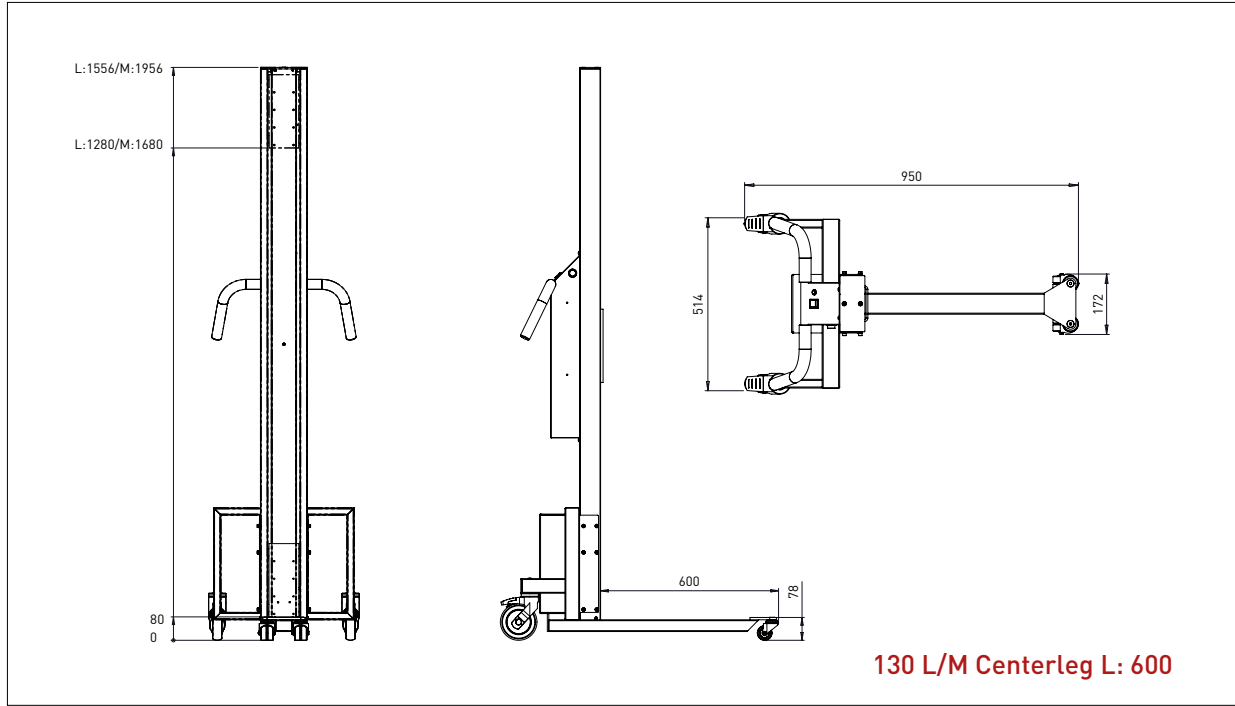

IMPACT 130

LIFTERS - DRAWINGS & MEASUREMENTS

- All measurements in mm