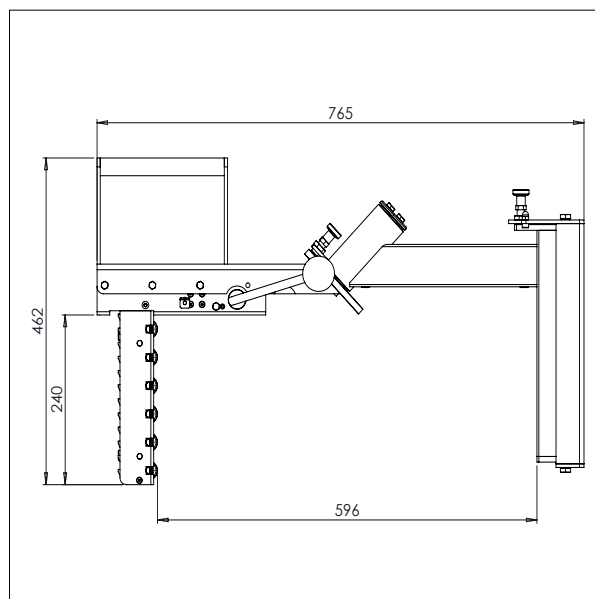

Ø x L x W: 32 x 500 x 350 mm

Min. width of reel: Ø 400 mm

Max. width of reel: Ø 800 mm

IMPACT 130 / TOOLS

FORKS

- All measurements in mm

FORK - G1

L x W: 585 x 375 mm

- All measurements in mm

PLATFORM + V-BLOCK - EPV

Platform: 500 x 400

IMPACT 130 / TOOLS

CRANE ARMS

- All measurements in mm

CRANE ARM - KA1

L: 600

- All measurements in mm

REEL MANIPULATOR - MRP1

IMPACT 130 / TOOLS

REEL MANIPULATORS

- All measurements in mm

REEL MANIPULATOR - MRP2

IMPACT 130 / TOOLS

MANDRIL ENLARGERS

- All measurements in mm

MANDRIL ENLARGER - CL1

For: $\varnothing 152$ mm/6"

MANDRIL ENLARGER - CL2

For: $\varnothing 254$ mm/10"