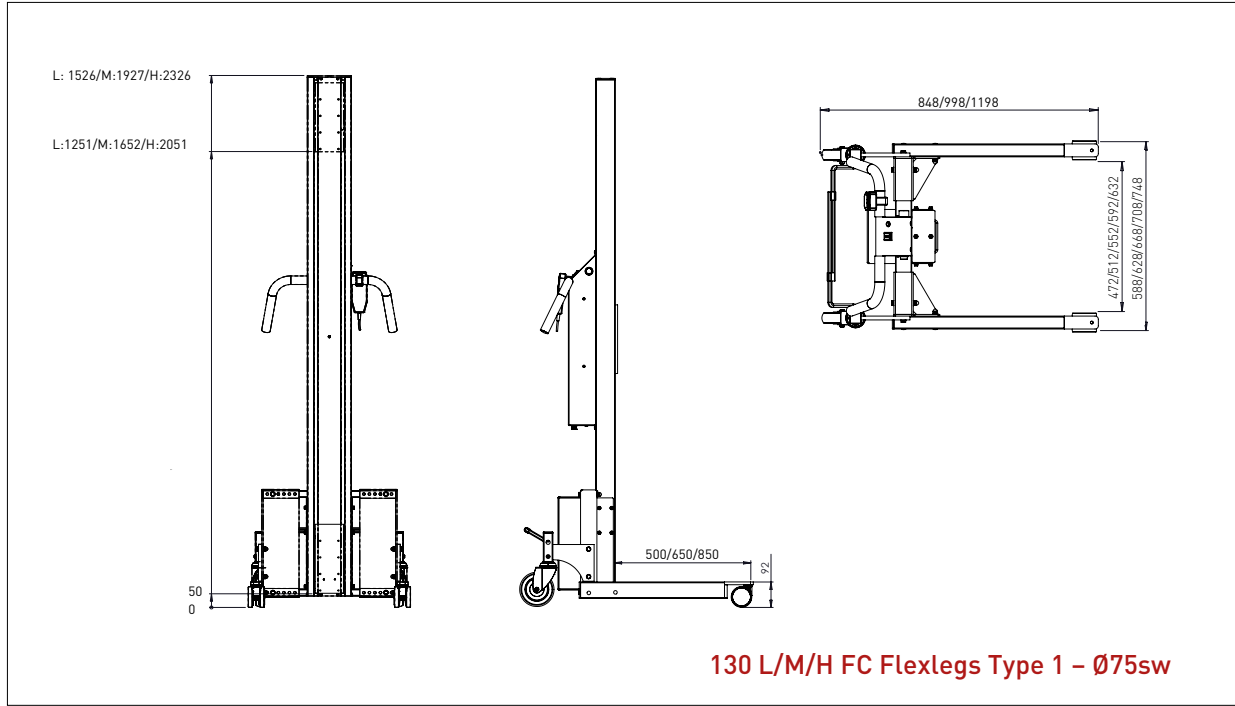

IMPACT 130

LIFTERS - DRAWINGS & MEASUREMENTS

- All measurements in mm