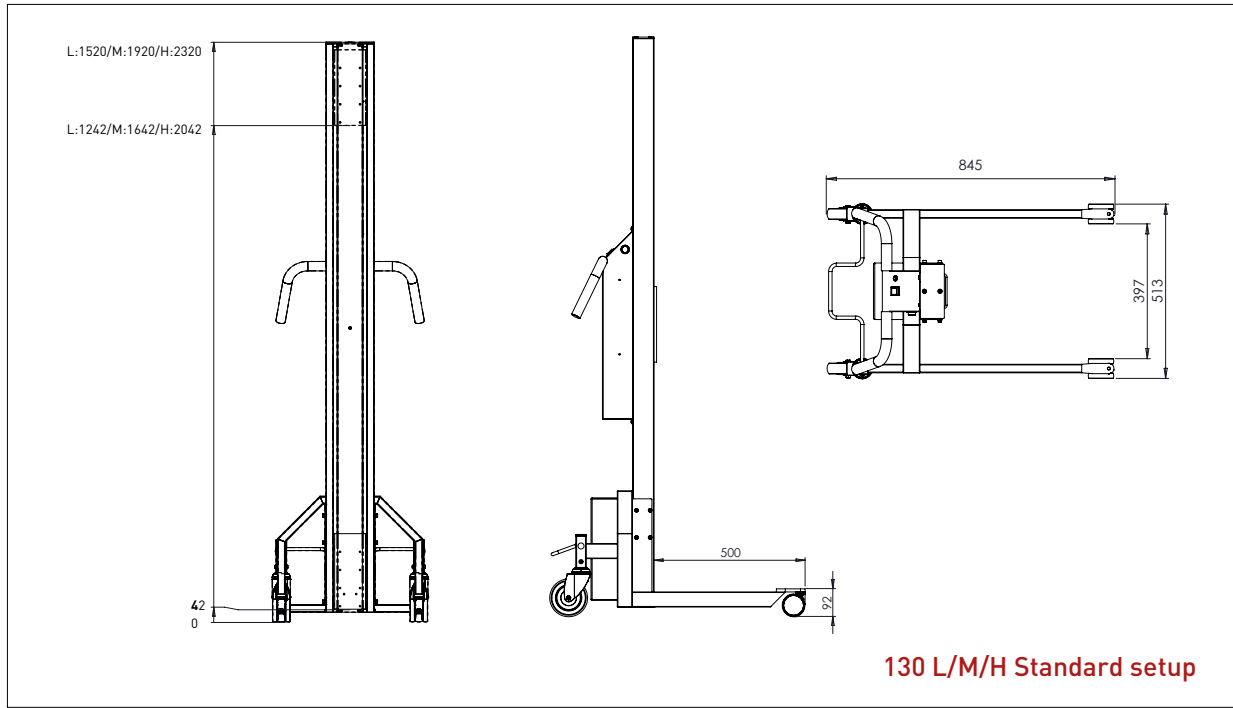

130 L/M Centerleg

130 L/M/H/H2/H3 FC - Flexlegs Type 1

130 L/M/H/H2/H3 FC - Flexlegs Type 2

IMPACT 130

LIFTERS - DRAWINGS & MEASUREMENTS

- All measurements in mm

IMPACT 130

LIFTERS - DRAWINGS & MEASUREMENTS

L x W: 600 x 600 mm

IMPACT 130 / TOOLS

PLATFORM WOOD

- All measurements in mm

PLATFORM WOOD - W4

L x W: 500 x 500 mm

IMPACT 130 / TOOLS

PLATFORMS PEHD (PLASTIC)

L x W: 500 x 500 mm

IMPACT 130 / TOOLS

BOOMS

- All measurements in mm

BOOM - D1

Ø x L: 60 x 500 mm

BOOM - D2

Ø x L: 60 x 800 mm

Ø x L x W: 32 x 500 x 350 mm

Min. width of reel: Ø 400 mm

Max. width of reel: Ø 800 mm

IMPACT 130 / TOOLS

FORKS

- All measurements in mm

FORK - G1

L x W: 585 x 375 mm