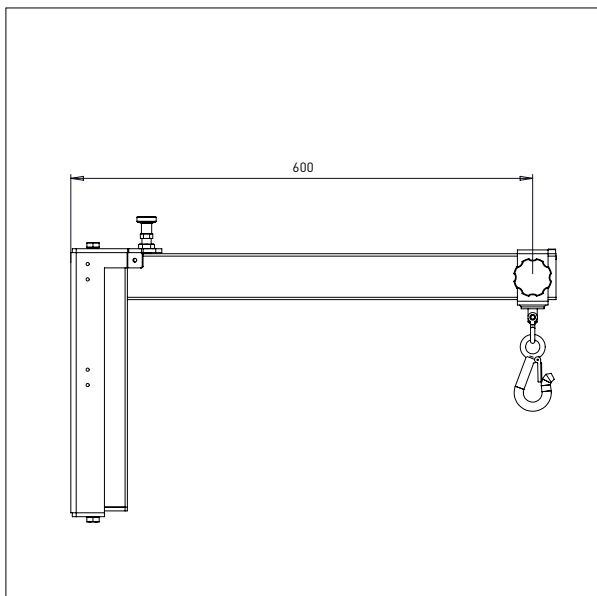

Ø x L x W: 32 x 500 x 350 mm

Min. width of reel: Ø 400 mm

Max. width of reel: Ø 800 mm

IMPACT 130 / TOOLS

FORKS

- All measurements in mm

FORK - G1

L x W: 585 x 375 mm

- All measurements in mm

PLATFORM + V-BLOCK - EPV

Platform: 500 x 400

IMPACT 130 / TOOLS

CRANE ARMS

- All measurements in mm

CRANE ARM - KA1

L: 600

- All measurements in mm

MANDRIL ENLARGER - CL1

For: $\varnothing 152$ mm/6"

MANDRIL ENLARGER - CL2

For: $\varnothing 254$ mm/10"