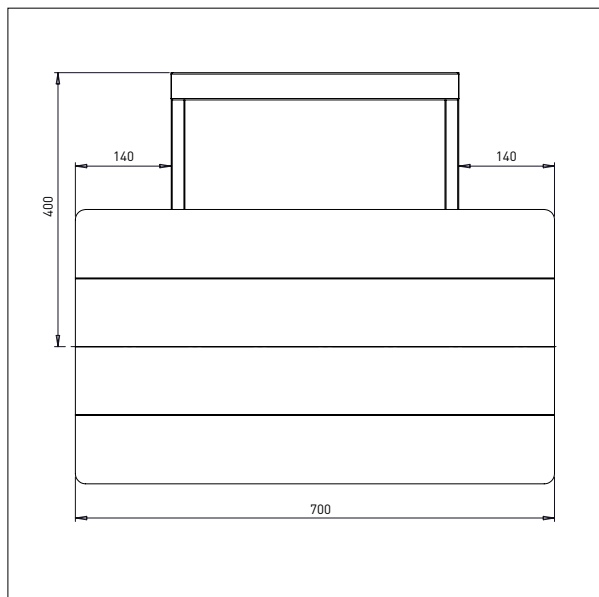

IMPACT 130 / TOOLS

WAVE

- All measurements in mm

FIXED V-BLOCK - WAVE