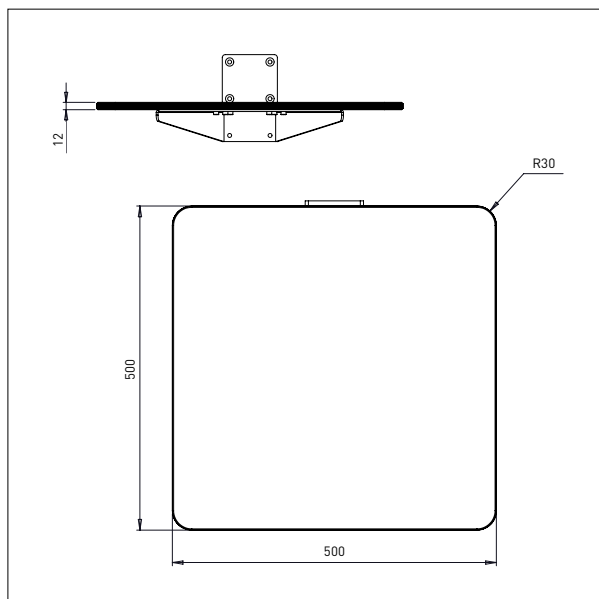

LIFTERS - DRAWINGS & MEASUREMENTS

- All measurements in mm

IMPACT 130 / TOOLS

PLATFORMS WOOD

- All measurements in mm

PLATFORM WOOD - W2

L x W: 500 x 500 mm

PLATFORM WOOD - W3

L x W: 600 x 600 mm

IMPACT 130 / TOOLS

PLATFORM WOOD

- All measurements in mm

PLATFORM WOOD - W4

L x W: 500 x 500 mm

IMPACT 130 / TOOLS

PLATFORMS PEHD (PLASTIC)

- All measurements in mm

PLATFORM PEHD – KP1

L x W: 495 x 495 mm

PLATFORM PEHD – KP2

L x W: 600 x 600 mm

IMPACT 130 / TOOLS

PLATFORM PEHD (PLASTIC)

- All measurements in mm

Ø x L x W: 32 x 500 x 350 mm

Min. width of reel: Ø 400 mm

Max. width of reel: Ø 800 mm

IMPACT 130 / TOOLS

FORKS

- All measurements in mm

FORK - G1

L x W: 585 x 375 mm