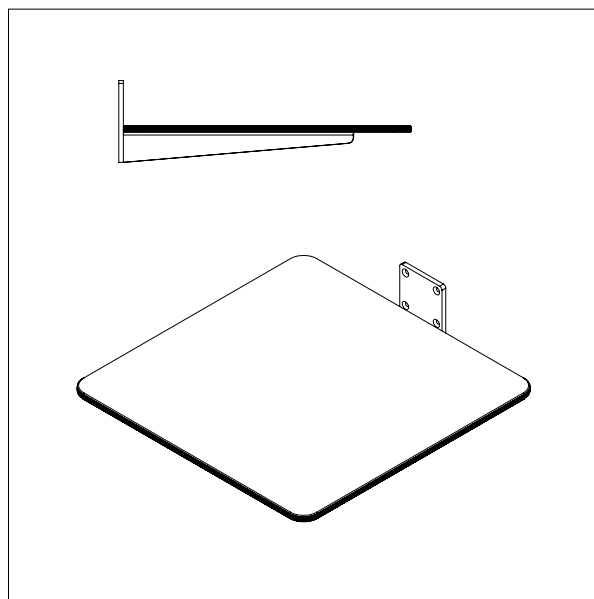

LIFTERS - DRAWINGS & MEASUREMENTS

- All measurements in mm

IMPACT 130 / TOOLS

PLATFORMS WOOD

- All measurements in mm

PLATFORM WOOD - W2

L x W: 500 x 500 mm

PLATFORM WOOD - W3

L x W: 600 x 600 mm

IMPACT 130 / TOOLS

PLATFORM WOOD

- All measurements in mm

PLATFORM WOOD - W4

L x W: 500 x 500 mm

IMPACT 130 / TOOLS

PLATFORMS PEHD (PLASTIC)

- All measurements in mm

PLATFORM PEHD – KP1

L x W: 495 x 495 mm

PLATFORM PEHD – KP2

L x W: 600 x 600 mm

IMPACT 130 / TOOLS

PLATFORM PEHD (PLASTIC)

- All measurements in mm

Ø x L x W: 32 x 500 x 350 mm

Min. width of reel: Ø 400 mm

Max. width of reel: Ø 800 mm

IMPACT 130 / TOOLS

FORKS

- All measurements in mm

FORK - G1

L x W: 585 x 375 mm