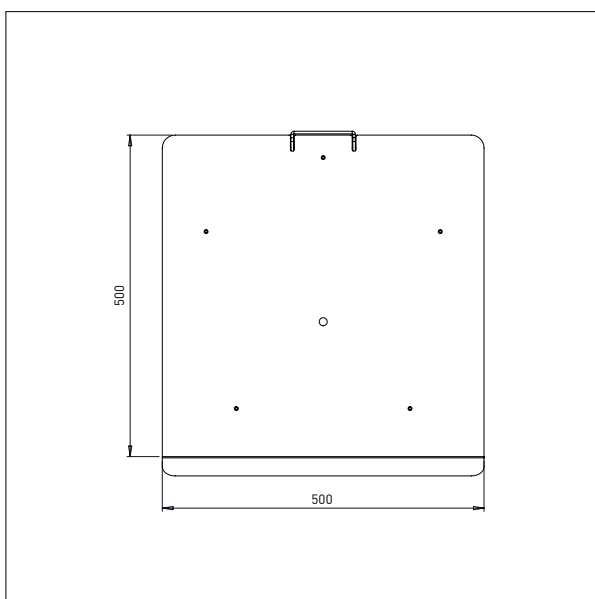

PLATFORM PEHD WITH ROLLER – KP3

L x W: 495 x 495 mm

IMPACT 130 / TOOLS

PLATFORMS STAINLESS

- All measurements in mm

PLATFORM STAINLESS – EP1

L x W: 500 x 400 mm

PLATFORM STAINLESS – EP2

L x W: 500 x 500 mm

IMPACT 130 / TOOLS

BOOMS

- All measurements in mm

BOOM - D1

Ø x L: 60 x 500 mm

BOOM - D2

Ø x L: 60 x 800 mm

IMPACT 130 / TOOLS

DOUBLE BOOMS

- All measurements in mm

DOUBLE BOOM – DD1

Ø x L x W: 32 x 500 x 250 mm

Min. width of reel: Ø 300 mm

Max. width of reel: Ø 400 mm

DOUBLE BOOM – DD2

Ø x L x W: 32 x 500 x 350 mm

Min. width of reel: Ø 400 mm

Max. width of reel: Ø 800 mm

IMPACT 130 / TOOLS

FORKS

- All measurements in mm

FORK - G1

L x W: 585 x 375 mm