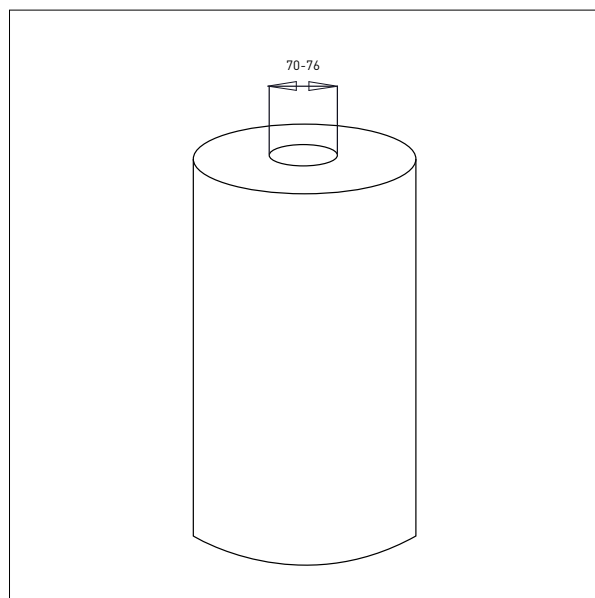

IMPACT 130 / TOOLS

REEL MANIPULATORS

- All measurements in mm

REEL MANIPULATOR - MRP1