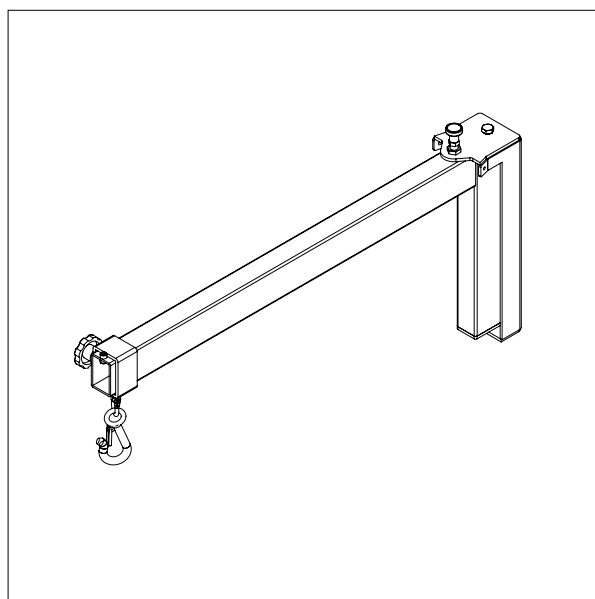

CRANE ARM - KA2

L: 800