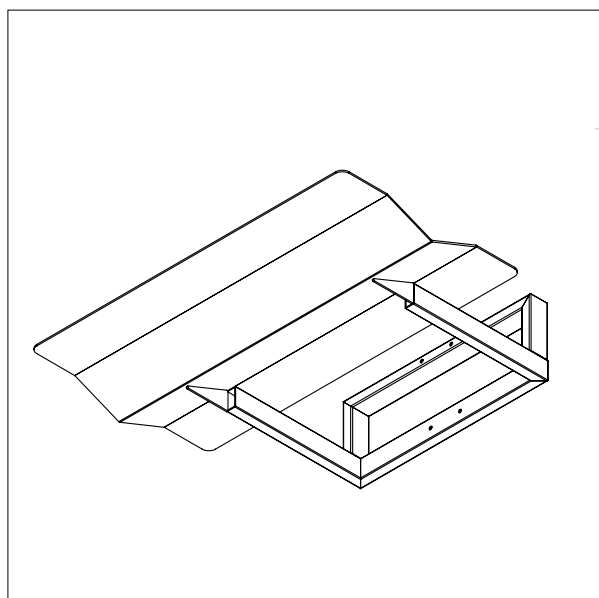

IMPACT 130 / TOOLS

WAVE

- All measurements in mm

FIXED V-BLOCK - WAVE