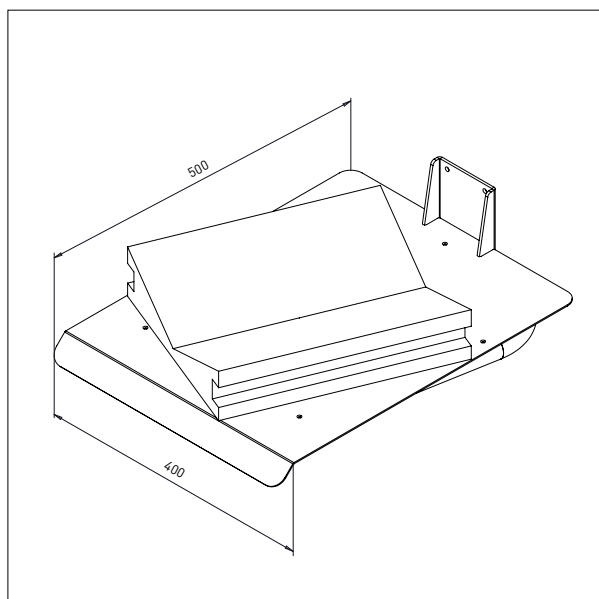

IMPACT 130 / TOOLS

PLATFORM + V-BLOCK

- All measurements in mm

PLATFORM + V-BLOCK - EPV

Platform: 500 x 400