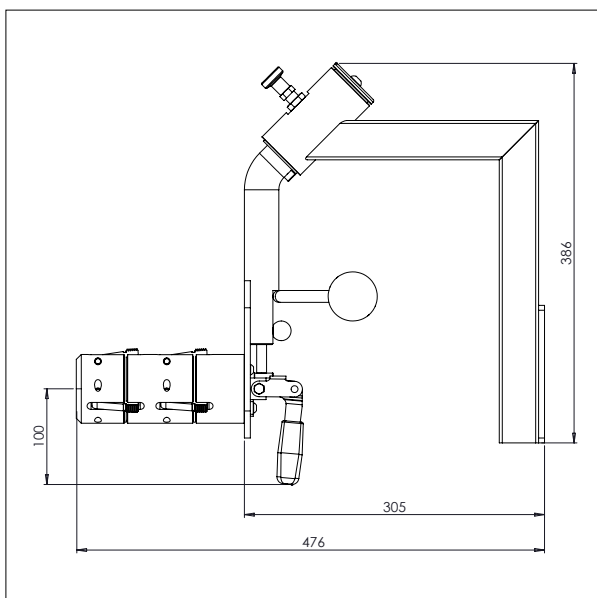

Ø x L x W: 32 x 500 x 350 mm

Min. width of reel: Ø 400 mm

Max. width of reel: Ø 800 mm

IMPACT 130 / TOOLS

FORKS

- All measurements in mm

FORK - G1

L x W: 585 x 375 mm

- All measurements in mm

PLATFORM + V-BLOCK - EPV

Platform: 500 x 400

IMPACT 130 / TOOLS

CRANE ARMS

- All measurements in mm

CRANE ARM - KA1

L: 600

- All measurements in mm

REEL MANIPULATOR - MRP1

IMPACT 130 / TOOLS

REEL MANIPULATORS

- All measurements in mm

REEL MANIPULATOR - MRP2

IMPACT 130 / TOOLS

MANDRIL ENLARGERS

- All measurements in mm

MANDRIL ENLARGER - CL1

For: $\varnothing 152$ mm/6"

MANDRIL ENLARGER - CL2

For: $\varnothing 254$ mm/10"