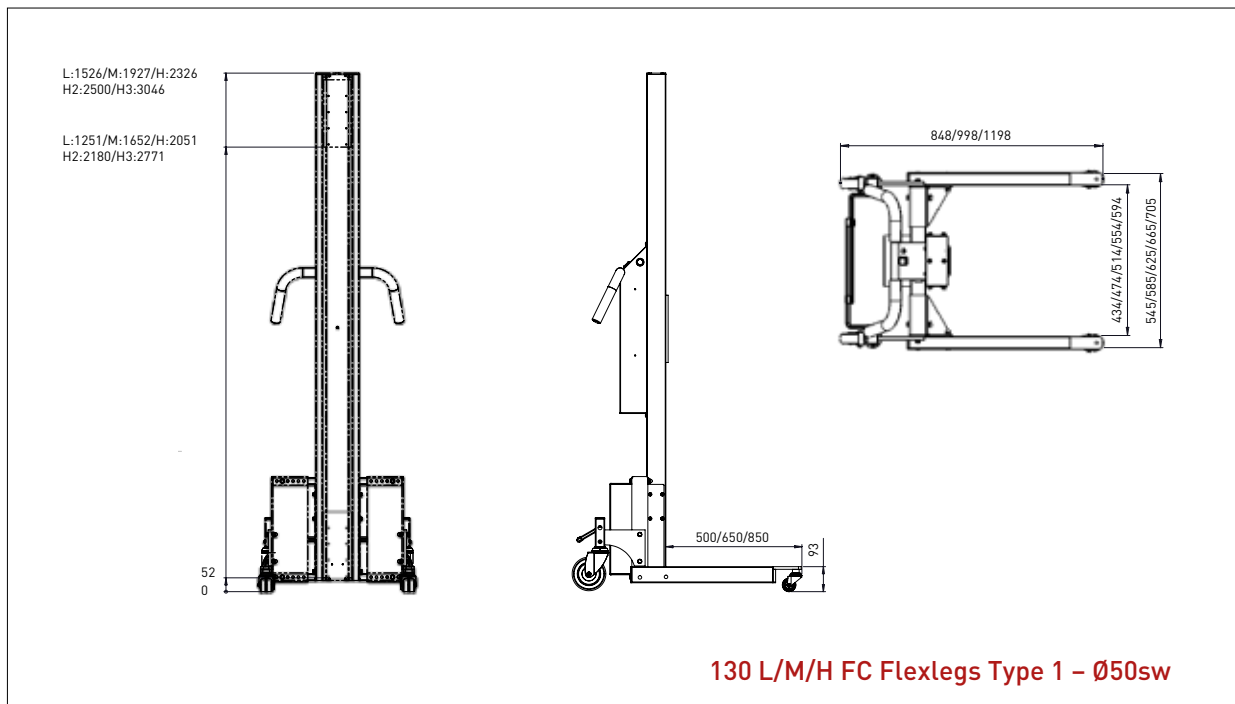

IMPACT 130

LIFTERS - DRAWINGS & MEASUREMENTS

- All measurements in mm