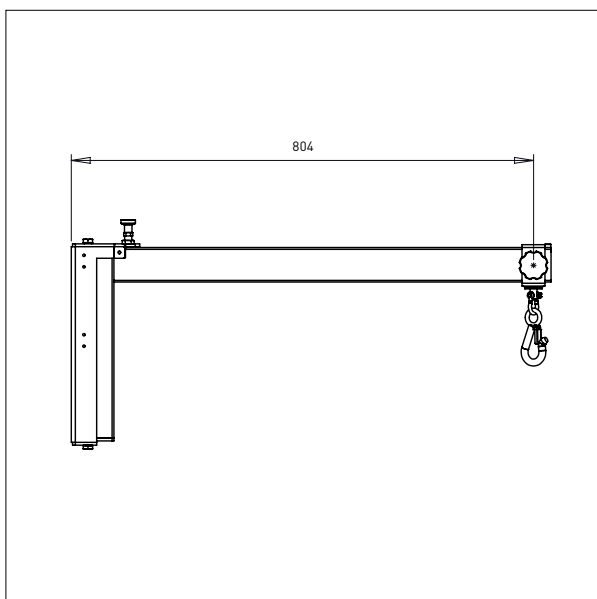

CRANE ARM - KA2

L: 800