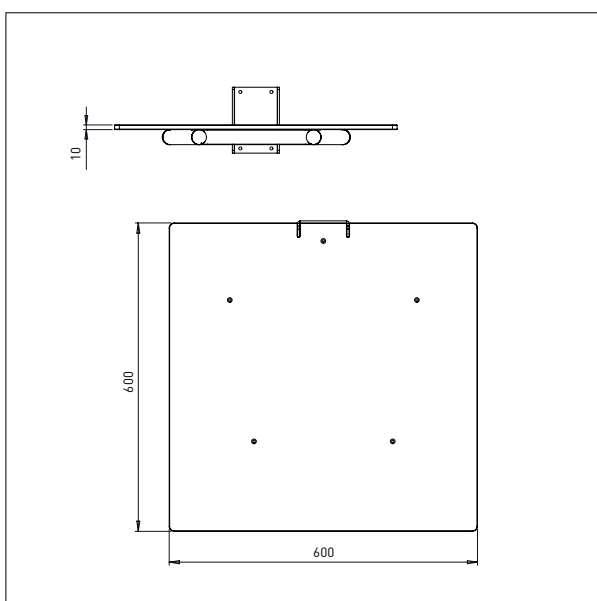

L x W: 600 x 600 mm

IMPACT 130 / TOOLS

PLATFORM WOOD

- All measurements in mm

PLATFORM WOOD - W4

L x W: 500 x 500 mm

IMPACT 130 / TOOLS

PLATFORMS PEHD (PLASTIC)

- All measurements in mm

PLATFORM PEHD – KP1

L x W: 495 x 495 mm

PLATFORM PEHD – KP2

L x W: 600 x 600 mm

IMPACT 130 / TOOLS

PLATFORM PEHD (PLASTIC)

- All measurements in mm

L x W: 500 x 500 mm

IMPACT 130 / TOOLS

BOOMS

- All measurements in mm

BOOM - D1

Ø x L: 60 x 500 mm

BOOM - D2

Ø x L: 60 x 800 mm

Ø x L x W: 32 x 500 x 350 mm

Min. width of reel: Ø 400 mm

Max. width of reel: Ø 800 mm

IMPACT 130 / TOOLS

FORKS

- All measurements in mm

FORK - G1

L x W: 585 x 375 mm