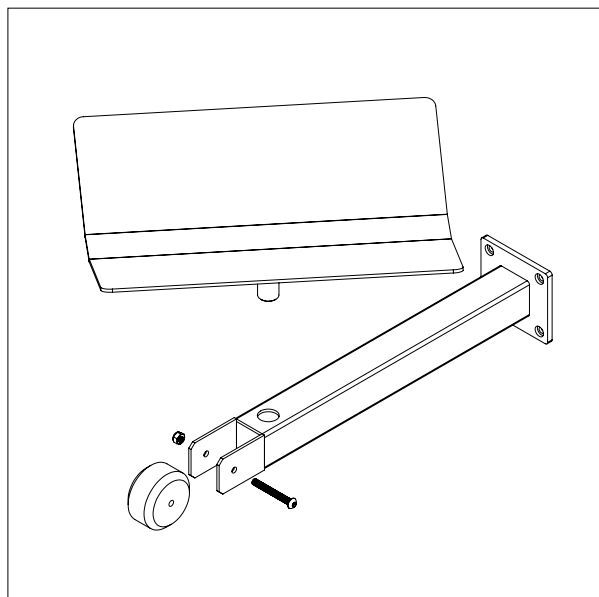

Ø x L x W: 32 x 500 x 350 mm

Min. width of reel: Ø 400 mm

Max. width of reel: Ø 800 mm

IMPACT 130 / TOOLS

FORKS

- All measurements in mm

FORK - G1

L x W: 585 x 375 mm

For 600 x 400 mm boxes

IMPACT 130 / TOOLS

BOOM + V-BLOCK

- All measurements in mm

BOOM + V-BLOCK – DVB1

BOOM + V-BLOCK – DVB2 (STAINLESS STEEL)

IMPACT 130 / TOOLS

PLATFORM + V-BLOCK