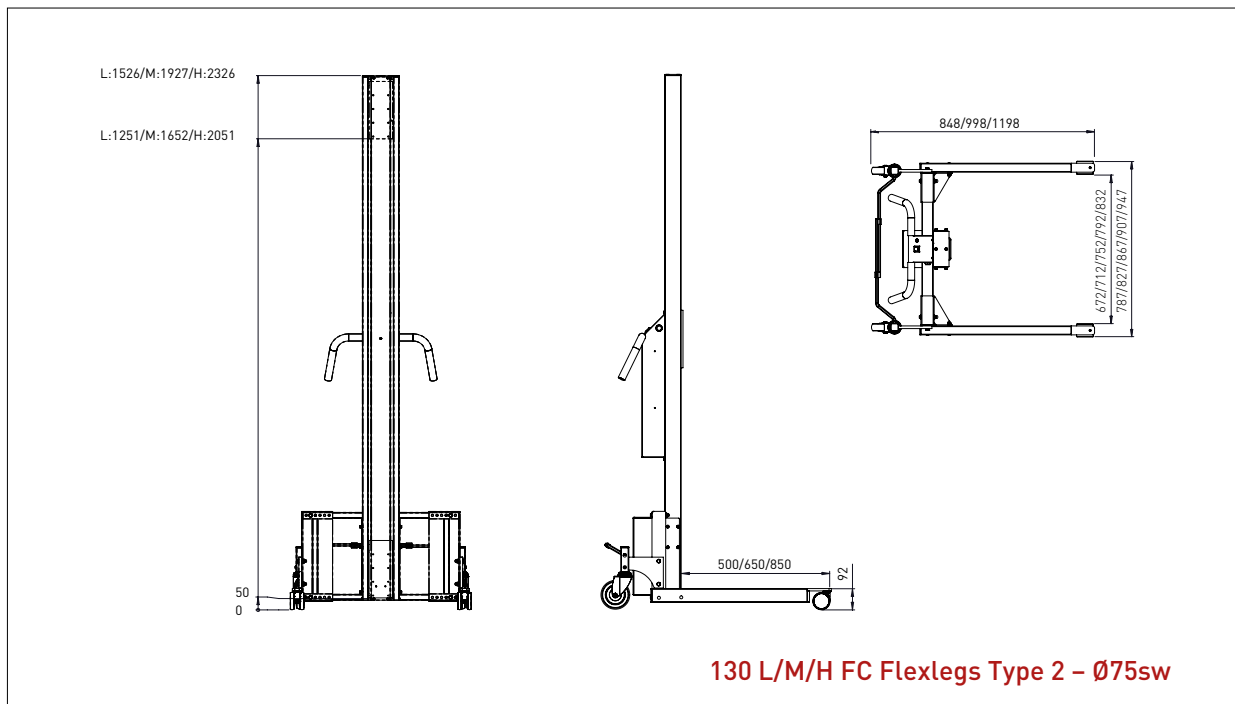

IMPACT 130

LIFTERS - DRAWINGS & MEASUREMENTS

- All measurements in mm