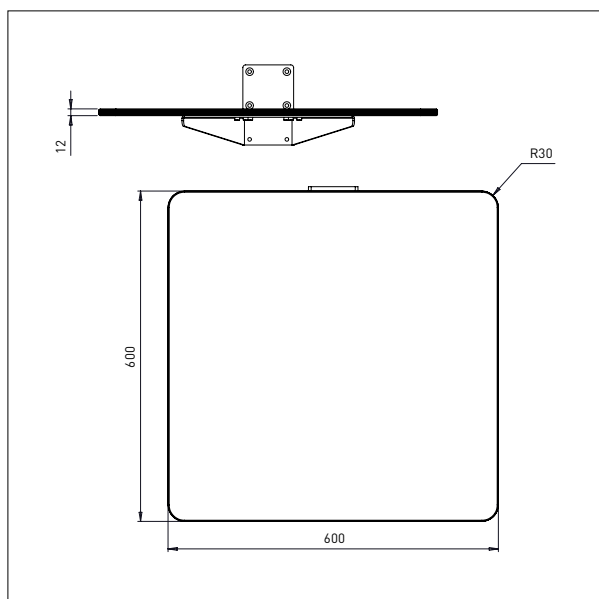

LIFTERS - DRAWINGS & MEASUREMENTS

- All measurements in mm

IMPACT 130 / TOOLS

PLATFORMS WOOD

- All measurements in mm

PLATFORM WOOD - W2

L x W: 500 x 500 mm

PLATFORM WOOD - W3

L x W: 600 x 600 mm

IMPACT 130 / TOOLS

PLATFORM WOOD

- All measurements in mm

PLATFORM WOOD - W4

L x W: 500 x 500 mm

IMPACT 130 / TOOLS

PLATFORMS PEHD (PLASTIC)

- All measurements in mm

PLATFORM PEHD – KP1

L x W: 495 x 495 mm

PLATFORM PEHD – KP2

L x W: 600 x 600 mm

IMPACT 130 / TOOLS

PLATFORM PEHD (PLASTIC)

- All measurements in mm

Ø x L x W: 32 x 500 x 350 mm

Min. width of reel: Ø 400 mm

Max. width of reel: Ø 800 mm

IMPACT 130 / TOOLS

FORKS

- All measurements in mm

FORK - G1

L x W: 585 x 375 mm