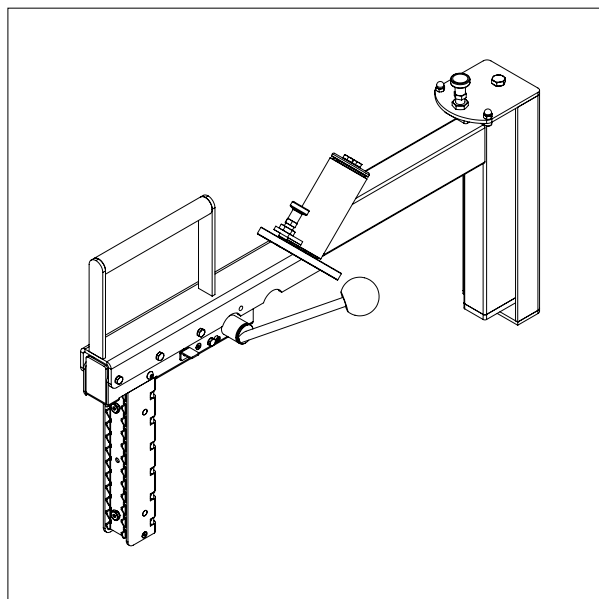

- All measurements in mm

REEL MANIPULATOR - MRP1

IMPACT 130 / TOOLS

REEL MANIPULATORS

- All measurements in mm

REEL MANIPULATOR - MRP2

IMPACT 130 / TOOLS

MANDRIL ENLARGERS

- All measurements in mm

MANDRIL ENLARGER - CL1

For: $\varnothing 152$ mm/6"

MANDRIL ENLARGER - CL2

For: $\varnothing 254$ mm/10"