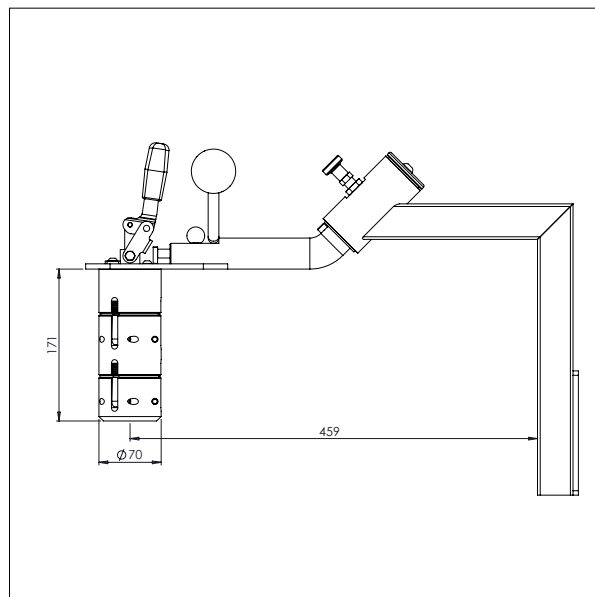

Ø x L x W: 32 x 500 x 350 mm

Min. width of reel: Ø 400 mm

Max. width of reel: Ø 800 mm

IMPACT 130 / TOOLS

FORKS

- All measurements in mm

FORK - G1

L x W: 585 x 375 mm

- All measurements in mm

PLATFORM + V-BLOCK - EPV

Platform: 500 x 400

IMPACT 130 / TOOLS

CRANE ARMS

- All measurements in mm

CRANE ARM - KA1

L: 600

- All measurements in mm

REEL MANIPULATOR - MRP1

IMPACT 130 / TOOLS

REEL MANIPULATORS

- All measurements in mm

REEL MANIPULATOR - MRP2

IMPACT 130 / TOOLS

MANDRIL ENLARGERS

- All measurements in mm

MANDRIL ENLARGER - CL1

For: $\varnothing 152$ mm/6"

MANDRIL ENLARGER - CL2

For: $\varnothing 254$ mm/10"