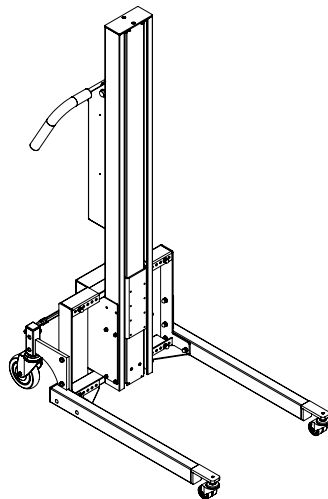

IMPACT 130 LIFTERS & TOOLS

- DRAWINGS & MEASUREMENTS

ASP bvba
Baanakkerweg 3
B-3060 Bertem

+32 (0)16 36 12 24
info@asp-online.be
www.asp-online.be

IMPACT 130

5 MAST HEIGHTS AND 21 LEG/WHEEL OPTIONS

130 L/M/H Standard legs

130 L/M Centerleg

130 L/M/H/H2/H3 FC - Flexlegs Type 1

130 L/M/H/H2/H3 FC - Flexlegs Type 2

IMPACT 130

LIFTERS - DRAWINGS & MEASUREMENTS

- All measurements in mm

IMPACT 130

LIFTERS - DRAWINGS & MEASUREMENTS

L x W: 600 x 600 mm

IMPACT 130 / TOOLS

PLATFORM WOOD

- All measurements in mm

PLATFORM WOOD - W4

L x W: 500 x 500 mm

IMPACT 130 / TOOLS

PLATFORMS PEHD (PLASTIC)

L x W: 500 x 500 mm

IMPACT 130 / TOOLS

BOOMS

- All measurements in mm

BOOM - D1

Ø x L: 60 x 500 mm

BOOM - D2

Ø x L: 60 x 800 mm