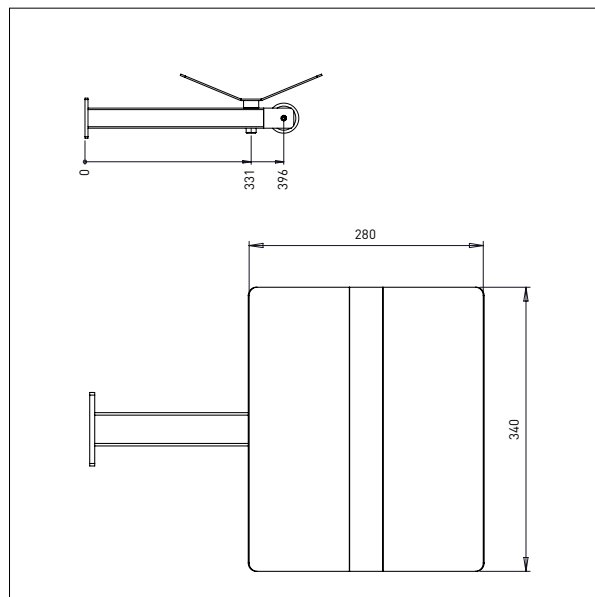

IMPACT 130 / TOOLS

DOUBLE BOOMS

- All measurements in mm

DOUBLE BOOM – DD1

Ø x L x W: 32 x 500 x 250 mm

Min. width of reel: Ø 300 mm

Max. width of reel: Ø 400 mm

DOUBLE BOOM – DD2

Ø x L x W: 32 x 500 x 350 mm

Min. width of reel: Ø 400 mm

Max. width of reel: Ø 800 mm

IMPACT 130 / TOOLS

FORKS

- All measurements in mm

FORK - G1

L x W: 585 x 375 mm

For 600 x 400 mm boxes

IMPACT 130 / TOOLS

BOOM + V-BLOCK

- All measurements in mm

BOOM + V-BLOCK – DVB1

BOOM + V-BLOCK – DVB2 (STAINLESS STEEL)

IMPACT 130 / TOOLS

PLATFORM + V-BLOCK

- All measurements in mm

PLATFORM + V-BLOCK - EPV

Platform: 500 x 400

IMPACT 130 / TOOLS

CRANE ARMS

- All measurements in mm

CRANE ARM - KA1

L: 600