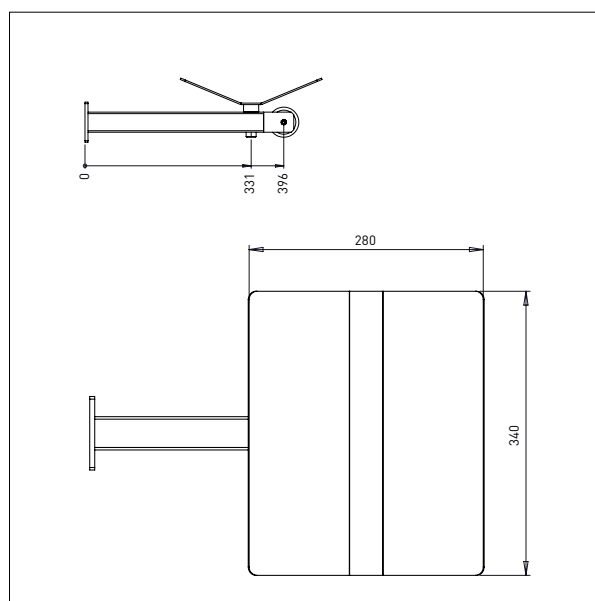

IMPACT 130 / TOOLS

DOUBLE BOOMS

- All measurements in mm

DOUBLE BOOM – DD1

Ø x L x W: 32 x 500 x 250 mm

Min. width of reel: Ø 300 mm

Max. width of reel: Ø 400 mm

DOUBLE BOOM – DD2

Ø x L x W: 32 x 500 x 350 mm

Min. width of reel: Ø 400 mm

Max. width of reel: Ø 800 mm

IMPACT 130 / TOOLS

FORKS

- All measurements in mm

FORK - G1

L x W: 585 x 375 mm

For 600 x 400 mm boxes

IMPACT 130 / TOOLS

BOOM + V-BLOCK

- All measurements in mm

BOOM + V-BLOCK – DVB1

BOOM + V-BLOCK – DVB2 (STAINLESS STEEL)

IMPACT 130 / TOOLS

PLATFORM + V-BLOCK

- All measurements in mm

PLATFORM + V-BLOCK - EPV

Platform: 500 x 400

IMPACT 130 / TOOLS

CRANE ARMS

- All measurements in mm

CRANE ARM - KA1

L: 600