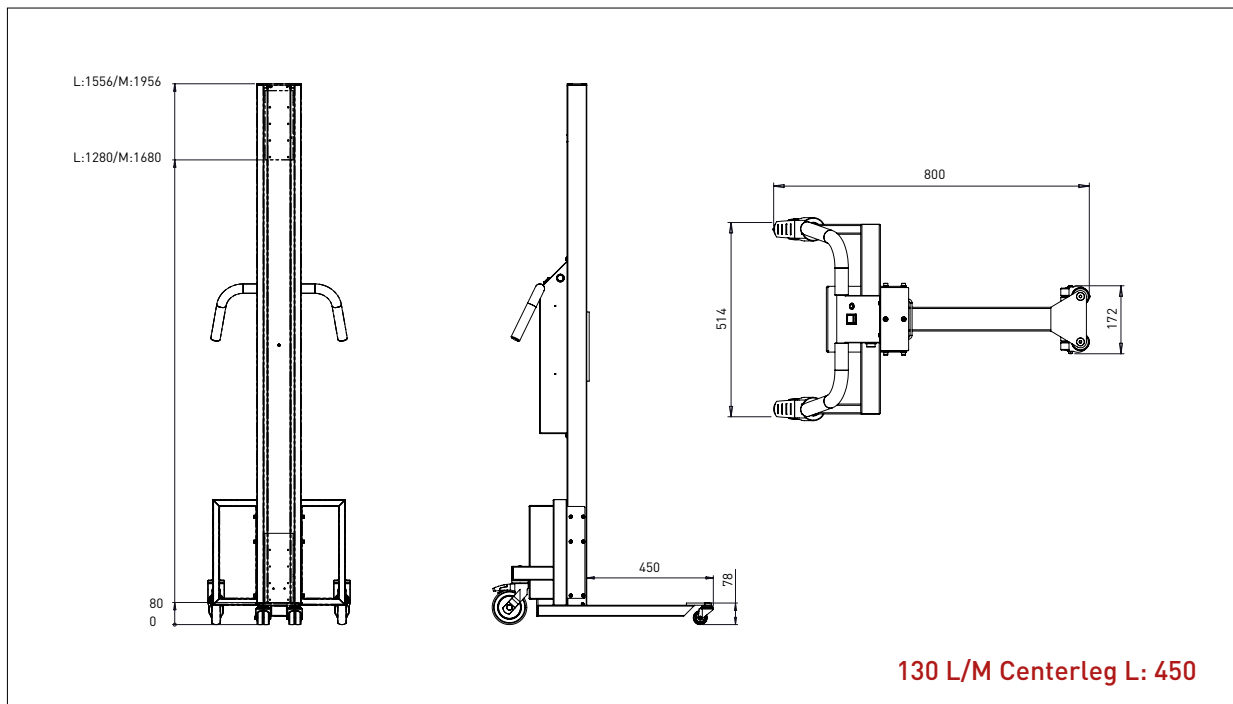

130 L/M Centerleg

130 L/M/H/H2/H3 FC - Flexlegs Type 1

130 L/M/H/H2/H3 FC - Flexlegs Type 2

IMPACT 130

LIFTERS - DRAWINGS & MEASUREMENTS

- All measurements in mm

IMPACT 130

LIFTERS - DRAWINGS & MEASUREMENTS

L x W: 600 x 600 mm

IMPACT 130 / TOOLS

PLATFORM WOOD

- All measurements in mm

PLATFORM WOOD - W4

L x W: 500 x 500 mm

IMPACT 130 / TOOLS

PLATFORMS PEHD (PLASTIC)

L x W: 500 x 500 mm

IMPACT 130 / TOOLS

BOOMS

- All measurements in mm

BOOM - D1

Ø x L: 60 x 500 mm

BOOM - D2

Ø x L: 60 x 800 mm

Ø x L x W: 32 x 500 x 350 mm

Min. width of reel: Ø 400 mm

Max. width of reel: Ø 800 mm

IMPACT 130 / TOOLS

FORKS

- All measurements in mm

FORK - G1

L x W: 585 x 375 mm