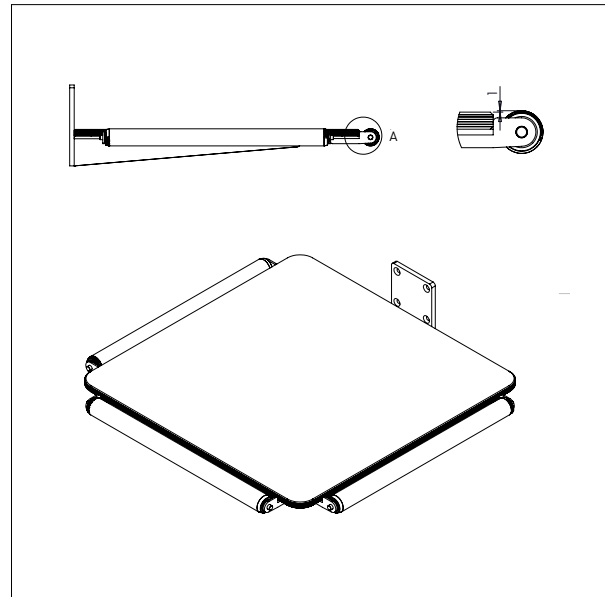

LIFTERS - DRAWINGS & MEASUREMENTS

- All measurements in mm

IMPACT 130 / TOOLS

PLATFORMS WOOD

- All measurements in mm

PLATFORM WOOD - W2

L x W: 500 x 500 mm

PLATFORM WOOD - W3

L x W: 600 x 600 mm

IMPACT 130 / TOOLS

PLATFORM WOOD

- All measurements in mm

PLATFORM WOOD - W4

L x W: 500 x 500 mm

IMPACT 130 / TOOLS

PLATFORMS PEHD (PLASTIC)

- All measurements in mm

PLATFORM PEHD – KP1

L x W: 495 x 495 mm

PLATFORM PEHD – KP2

L x W: 600 x 600 mm

IMPACT 130 / TOOLS

PLATFORM PEHD (PLASTIC)

- All measurements in mm

Ø x L x W: 32 x 500 x 350 mm

Min. width of reel: Ø 400 mm

Max. width of reel: Ø 800 mm

IMPACT 130 / TOOLS

FORKS

- All measurements in mm

FORK - G1

L x W: 585 x 375 mm