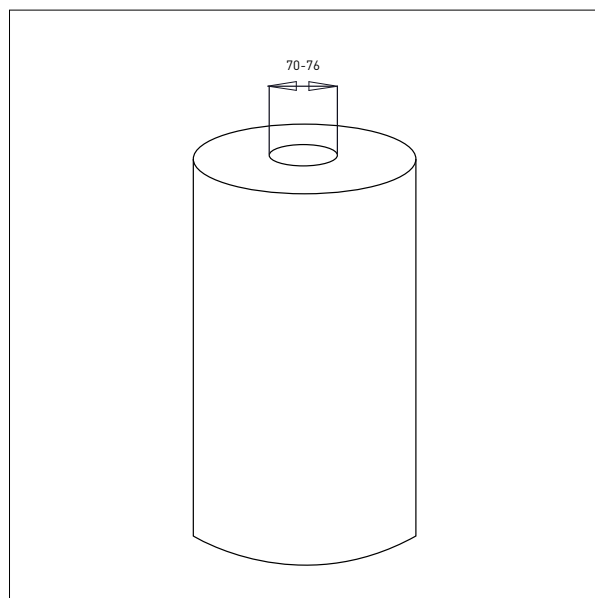

L x W: 500 x 500 mm

IMPACT 130 / TOOLS

BOOMS

- All measurements in mm

BOOM - D1

Ø x L: 60 x 500 mm

BOOM - D2

Ø x L: 60 x 800 mm

Ø x L x W: 32 x 500 x 350 mm

Min. width of reel: Ø 400 mm

Max. width of reel: Ø 800 mm

IMPACT 130 / TOOLS

FORKS

- All measurements in mm

FORK - G1

L x W: 585 x 375 mm

- All measurements in mm

REEL MANIPULATOR - MRP1

IMPACT 130 / TOOLS

REEL MANIPULATORS

- All measurements in mm

REEL MANIPULATOR - MRP2

IMPACT 130 / TOOLS

MANDRIL ENLARGERS

- All measurements in mm

MANDRIL ENLARGER - CL1

For: $\varnothing 152$ mm/6"

MANDRIL ENLARGER - CL2

For: $\varnothing 254$ mm/10"