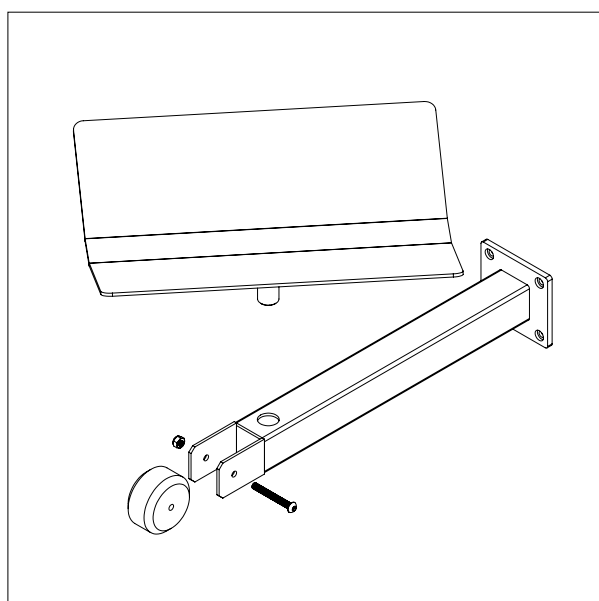

Ø x L x W: 32 x 500 x 350 mm

Min. width of reel: Ø 400 mm

Max. width of reel: Ø 800 mm

IMPACT 130 / TOOLS

FORKS

- All measurements in mm

FORK - G1

L x W: 585 x 375 mm

For 600 x 400 mm boxes

IMPACT 130 / TOOLS

BOOM + V-BLOCK

- All measurements in mm

BOOM + V-BLOCK – DVB1

BOOM + V-BLOCK – DVB2 (STAINLESS STEEL)

IMPACT 130 / TOOLS

PLATFORM + V-BLOCK