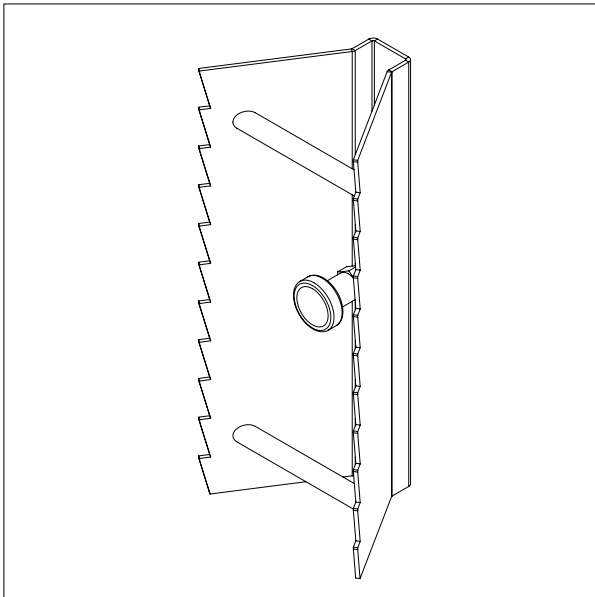

- All measurements in mm

REEL MANIPULATOR - MRP1

IMPACT 130 / TOOLS

REEL MANIPULATORS

- All measurements in mm

REEL MANIPULATOR - MRP2

IMPACT 130 / TOOLS

MANDRIL ENLARGERS

- All measurements in mm

MANDRIL ENLARGER - CL1

For: $\varnothing 152$ mm/6"

MANDRIL ENLARGER - CL2

For: $\varnothing 254$ mm/10"