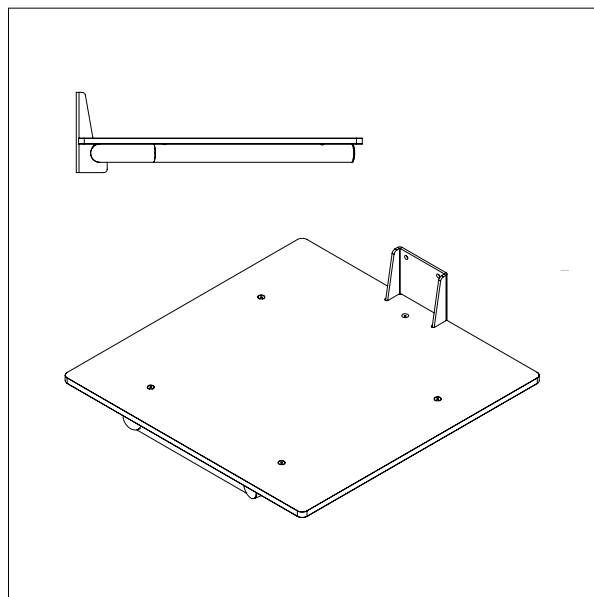

LIFTERS - DRAWINGS & MEASUREMENTS

- All measurements in mm

IMPACT 130 / TOOLS

PLATFORMS WOOD

- All measurements in mm

PLATFORM WOOD - W2

L x W: 500 x 500 mm

PLATFORM WOOD - W3

L x W: 600 x 600 mm

IMPACT 130 / TOOLS

PLATFORM WOOD

- All measurements in mm

PLATFORM WOOD - W4

L x W: 500 x 500 mm

IMPACT 130 / TOOLS

PLATFORMS PEHD (PLASTIC)

- All measurements in mm

PLATFORM PEHD – KP1

L x W: 495 x 495 mm

PLATFORM PEHD – KP2

L x W: 600 x 600 mm

IMPACT 130 / TOOLS

PLATFORM PEHD (PLASTIC)

- All measurements in mm

Ø x L x W: 32 x 500 x 350 mm

Min. width of reel: Ø 400 mm

Max. width of reel: Ø 800 mm

IMPACT 130 / TOOLS

FORKS

- All measurements in mm

FORK - G1

L x W: 585 x 375 mm