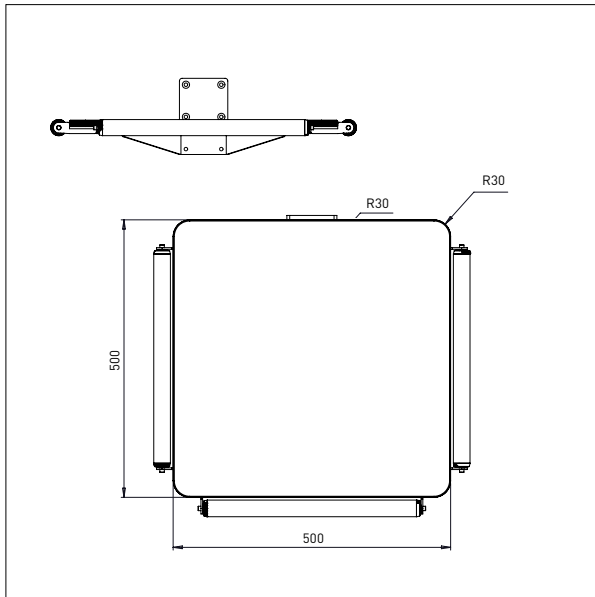

L x W: 600 x 600 mm

IMPACT 130 / TOOLS

PLATFORM WOOD

- All measurements in mm

PLATFORM WOOD - W4

L x W: 500 x 500 mm

IMPACT 130 / TOOLS

PLATFORMS PEHD (PLASTIC)

- All measurements in mm

PLATFORM PEHD – KP1

L x W: 495 x 495 mm

PLATFORM PEHD – KP2

L x W: 600 x 600 mm

IMPACT 130 / TOOLS

PLATFORM PEHD (PLASTIC)

- All measurements in mm

L x W: 500 x 500 mm

IMPACT 130 / TOOLS

BOOMS

- All measurements in mm

BOOM - D1

Ø x L: 60 x 500 mm

BOOM - D2

Ø x L: 60 x 800 mm

Ø x L x W: 32 x 500 x 350 mm

Min. width of reel: Ø 400 mm

Max. width of reel: Ø 800 mm

IMPACT 130 / TOOLS

FORKS

- All measurements in mm

FORK - G1

L x W: 585 x 375 mm