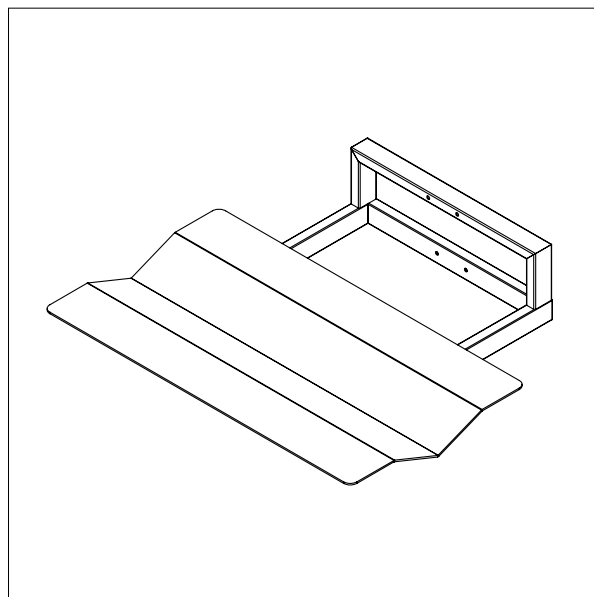

IMPACT 130 / TOOLS

WAVE

- All measurements in mm

FIXED V-BLOCK - WAVE