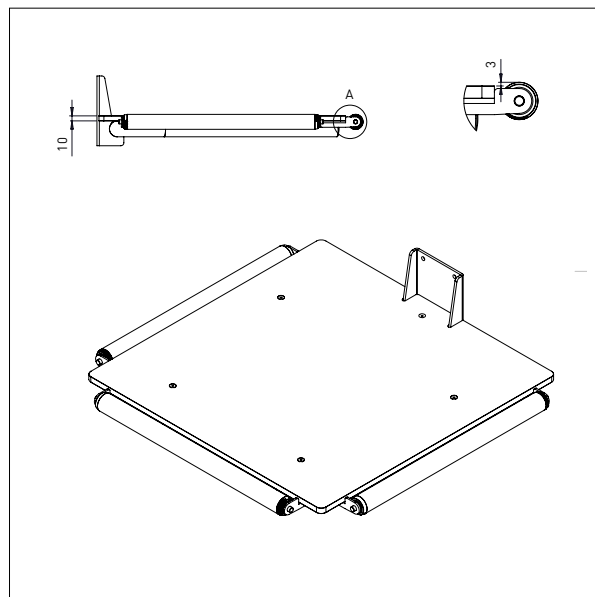

L x W: 600 x 600 mm

IMPACT 130 / TOOLS

PLATFORM WOOD

- All measurements in mm

PLATFORM WOOD - W4

L x W: 500 x 500 mm

IMPACT 130 / TOOLS

PLATFORMS PEHD (PLASTIC)

- All measurements in mm

PLATFORM PEHD – KP1

L x W: 495 x 495 mm

PLATFORM PEHD – KP2

L x W: 600 x 600 mm

IMPACT 130 / TOOLS

PLATFORM PEHD (PLASTIC)

- All measurements in mm

PLATFORM PEHD WITH ROLLER – KP3

L x W: 495 x 495 mm

IMPACT 130 / TOOLS

PLATFORMS STAINLESS

- All measurements in mm

PLATFORM STAINLESS – EP1

L x W: 500 x 400 mm

PLATFORM STAINLESS – EP2

L x W: 500 x 500 mm

IMPACT 130 / TOOLS

BOOMS

- All measurements in mm

BOOM - D1

Ø x L: 60 x 500 mm

BOOM - D2

Ø x L: 60 x 800 mm