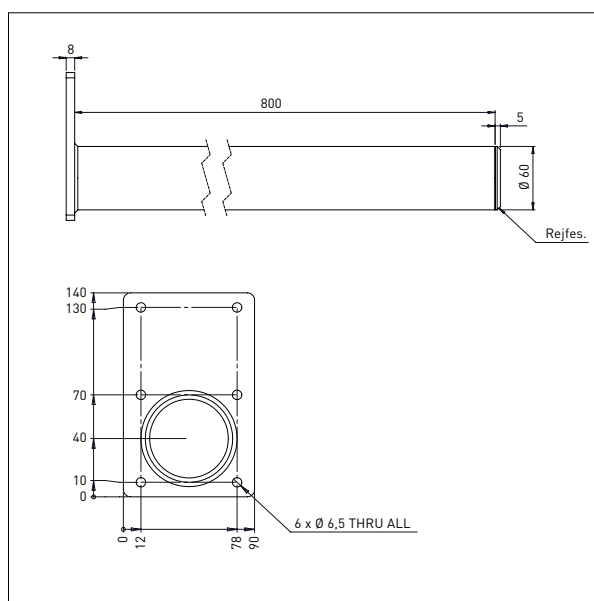

PLATFORM PEHD WITH ROLLER – KP3

L x W: 495 x 495 mm

IMPACT 130 / TOOLS

PLATFORMS STAINLESS

- All measurements in mm

PLATFORM STAINLESS – EP1

L x W: 500 x 400 mm

PLATFORM STAINLESS – EP2

L x W: 500 x 500 mm

IMPACT 130 / TOOLS

BOOMS

- All measurements in mm

BOOM - D1

Ø x L: 60 x 500 mm

BOOM - D2

Ø x L: 60 x 800 mm

IMPACT 130 / TOOLS

DOUBLE BOOMS

- All measurements in mm

DOUBLE BOOM – DD1

Ø x L x W: 32 x 500 x 250 mm

Min. width of reel: Ø 300 mm

Max. width of reel: Ø 400 mm

DOUBLE BOOM – DD2

Ø x L x W: 32 x 500 x 350 mm

Min. width of reel: Ø 400 mm

Max. width of reel: Ø 800 mm

IMPACT 130 / TOOLS

FORKS

- All measurements in mm

FORK - G1

L x W: 585 x 375 mm